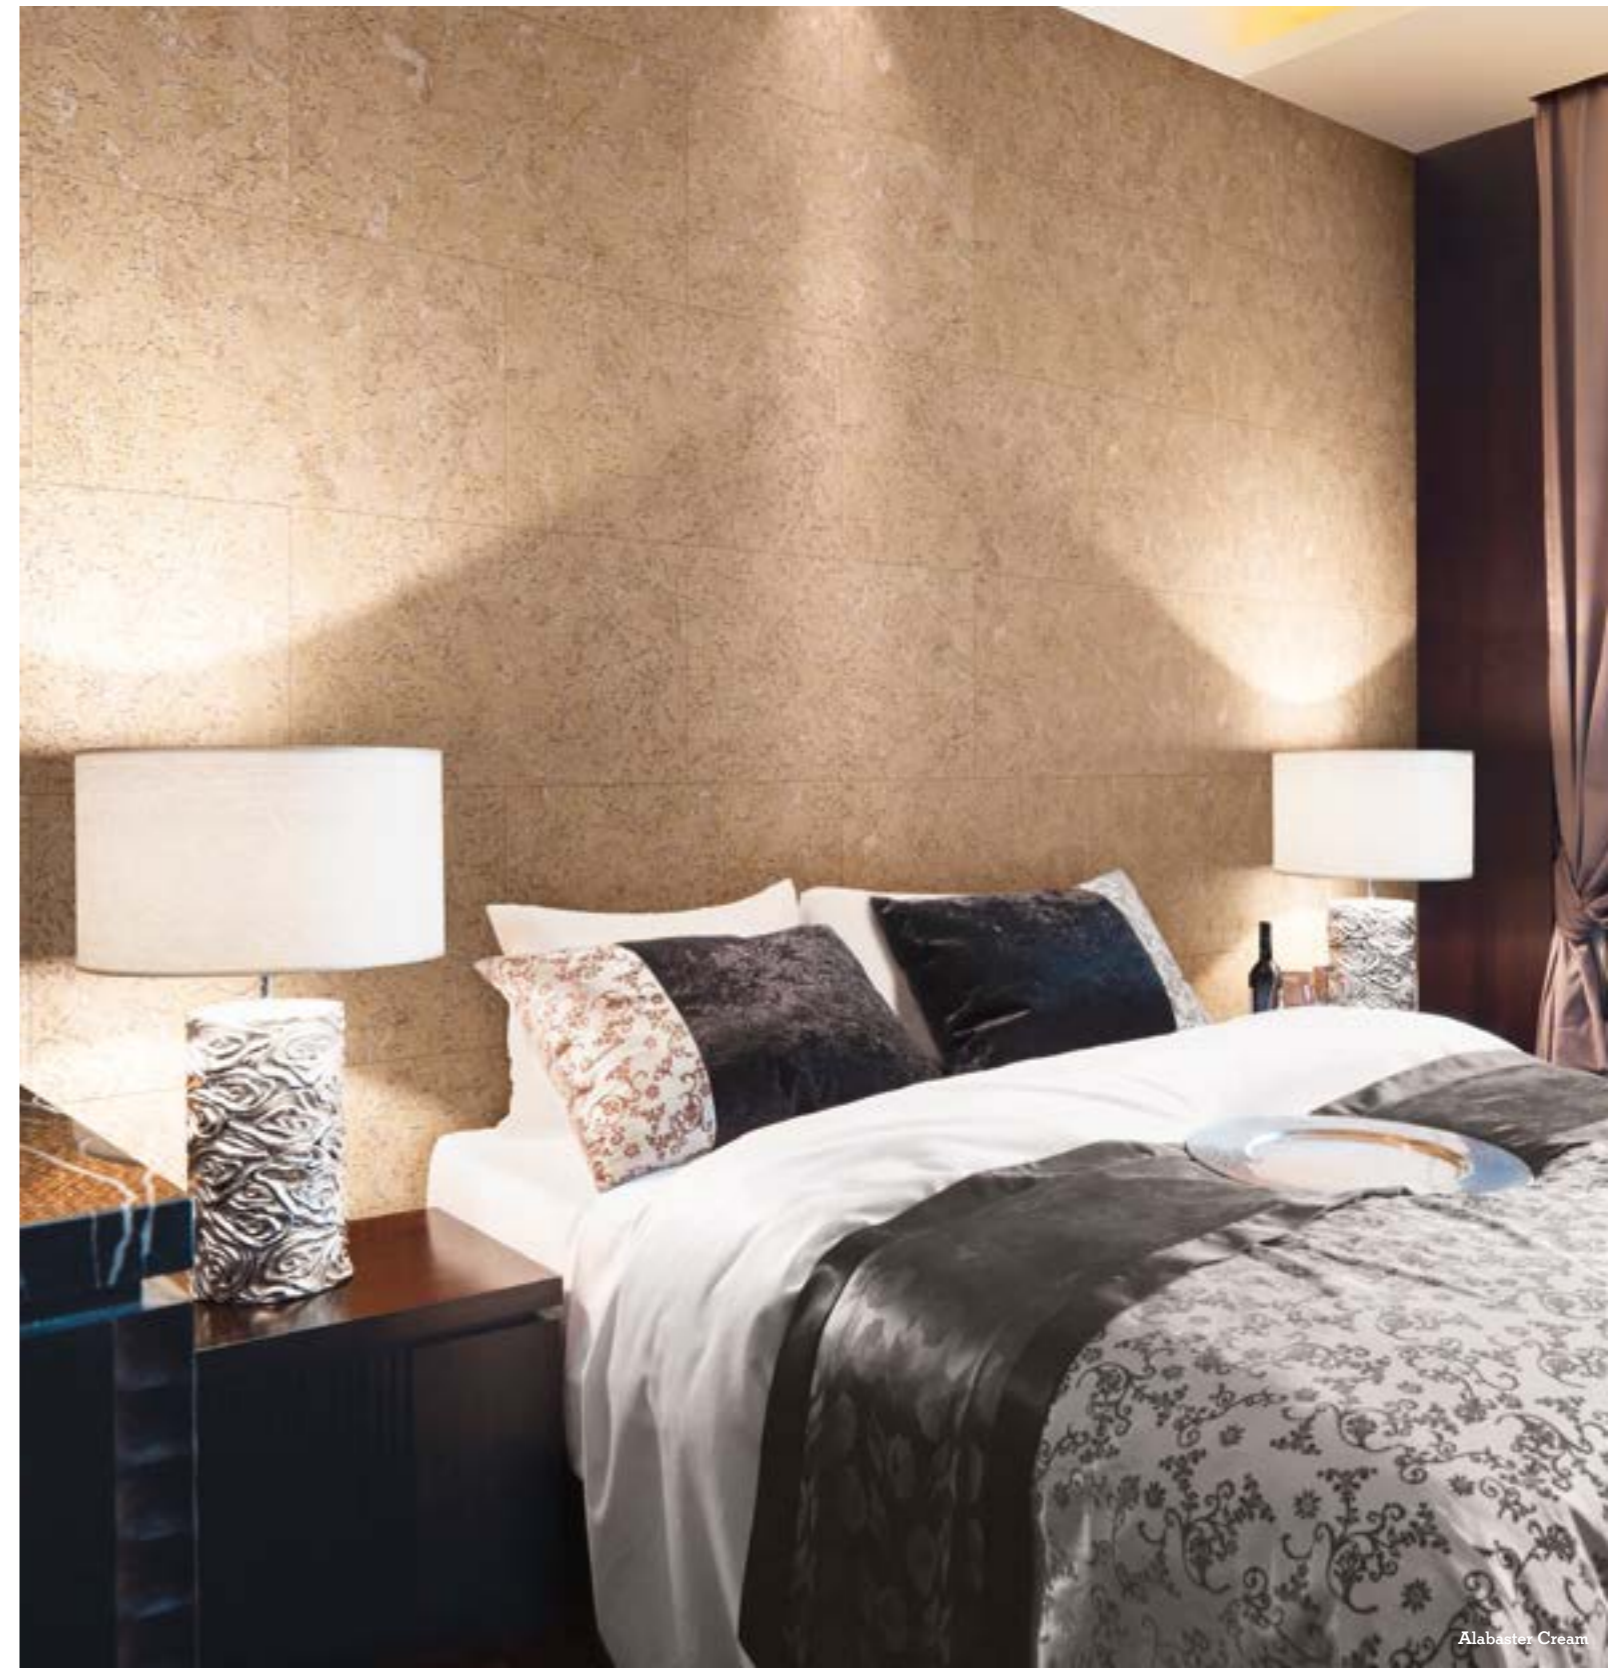

Alabaster

Cosy elegance

This graceful visual with rich cork textures is perfect to create elegant and delightful ambiances. Alabaster collection blends the desire of well-being with contemporary beauty.